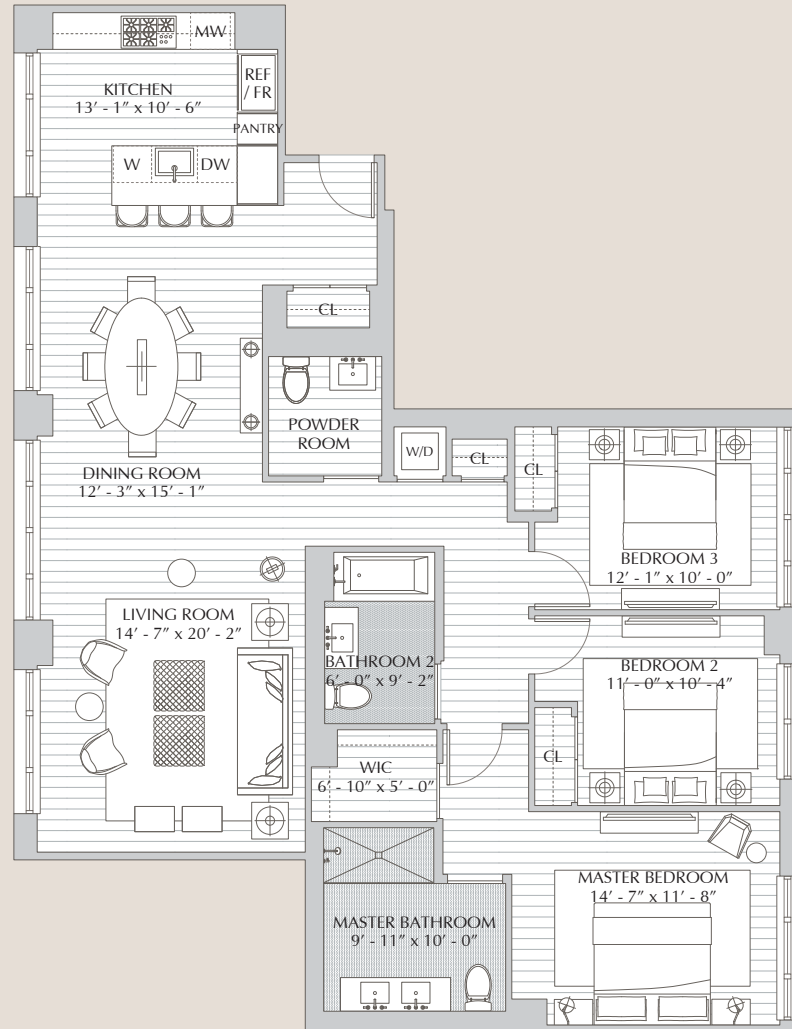

438 EAST 12TH
STEINER
 EAST VILLAGE

RESIDENCE 4F

3 BEDROOMS - 2 BATHROOMS - POWDER ROOM
 INTERIOR 1,686 SQ FT (156.6 SQ M)